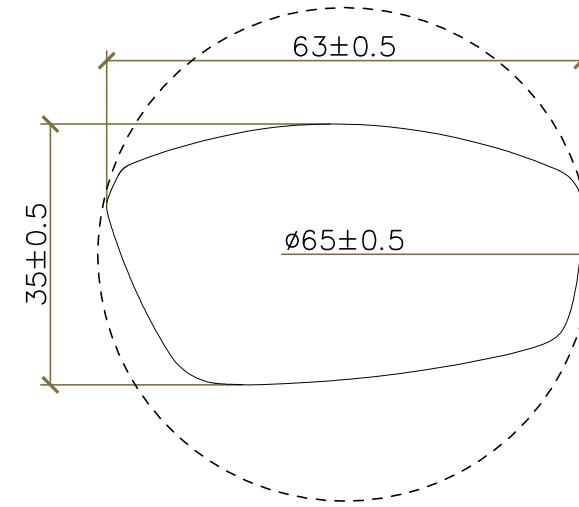

INNOVATIVE • ACTIVE • EYEWEAR

BZ OPTICS

The RX Model

Features

- RXable frame
- Non slip temples and adjustable nose piece.
- Insert for prescription lenses available in blue, yellow, pink or black