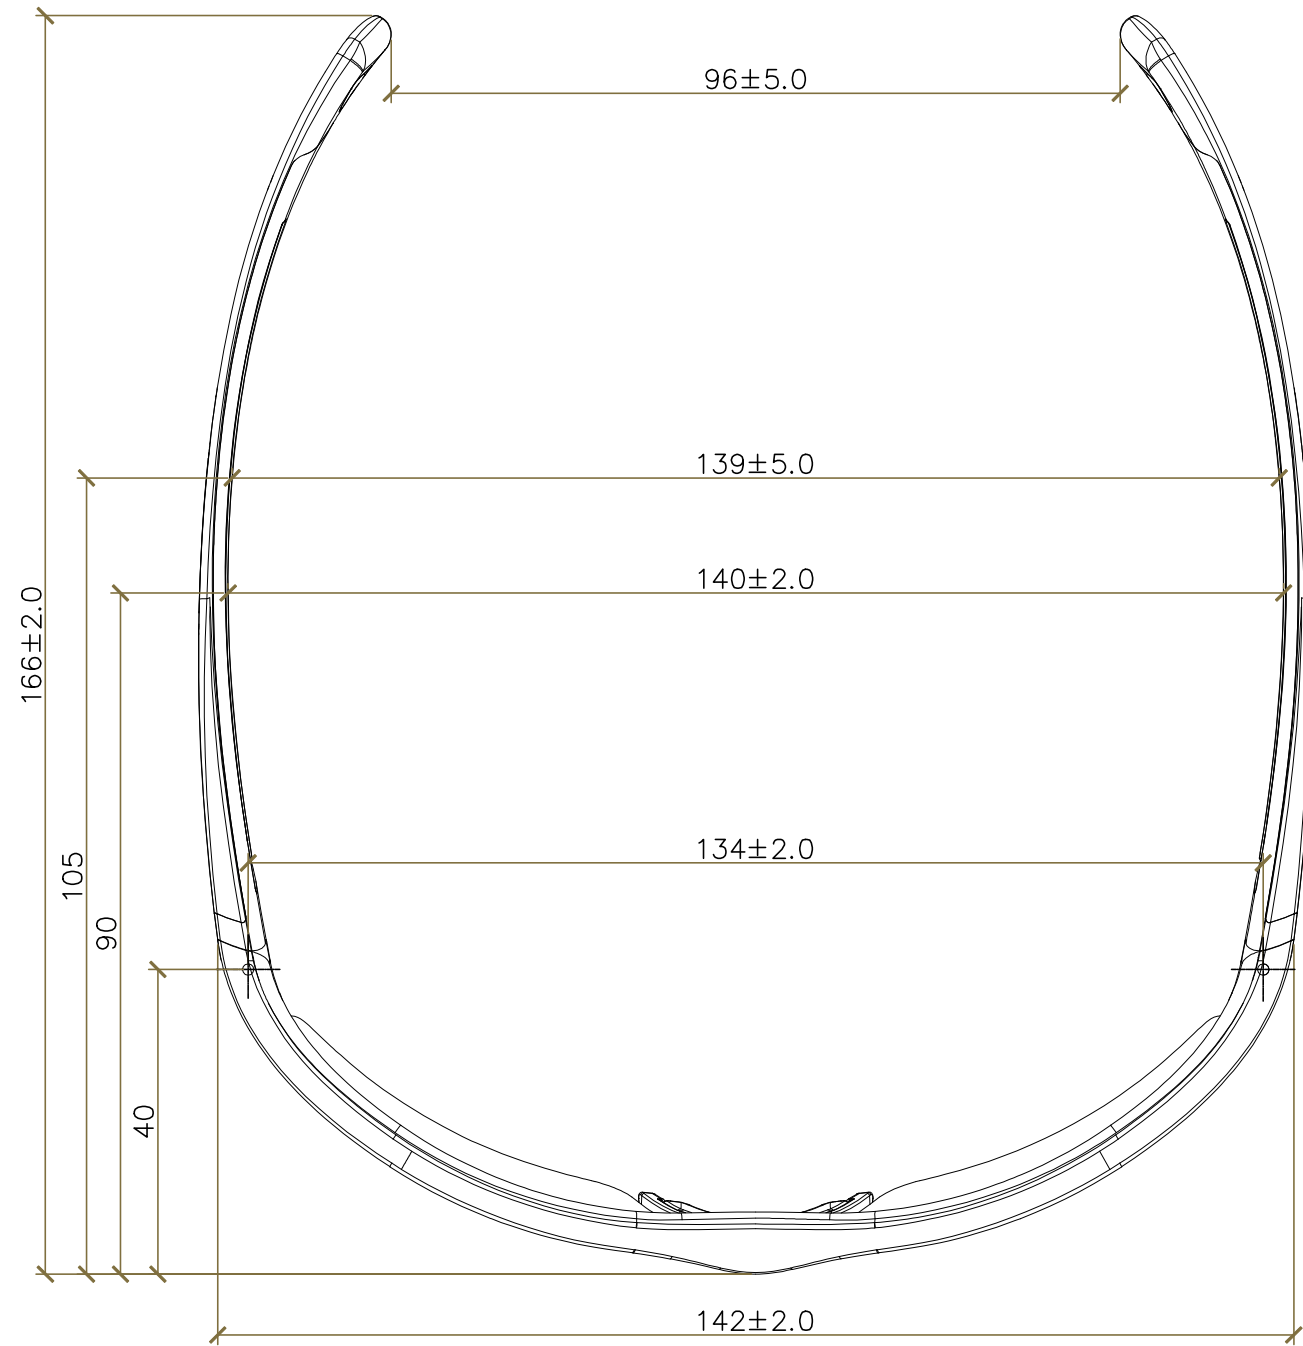

INNOVATIVE • ACTIVE • EYEWEAR

BZ OPTICS

The RX Model

Features

- RXable frame
- Non slip temples and adjustable nose piece.
- Insert for prescription lenses available in blue, yellow, pink or black