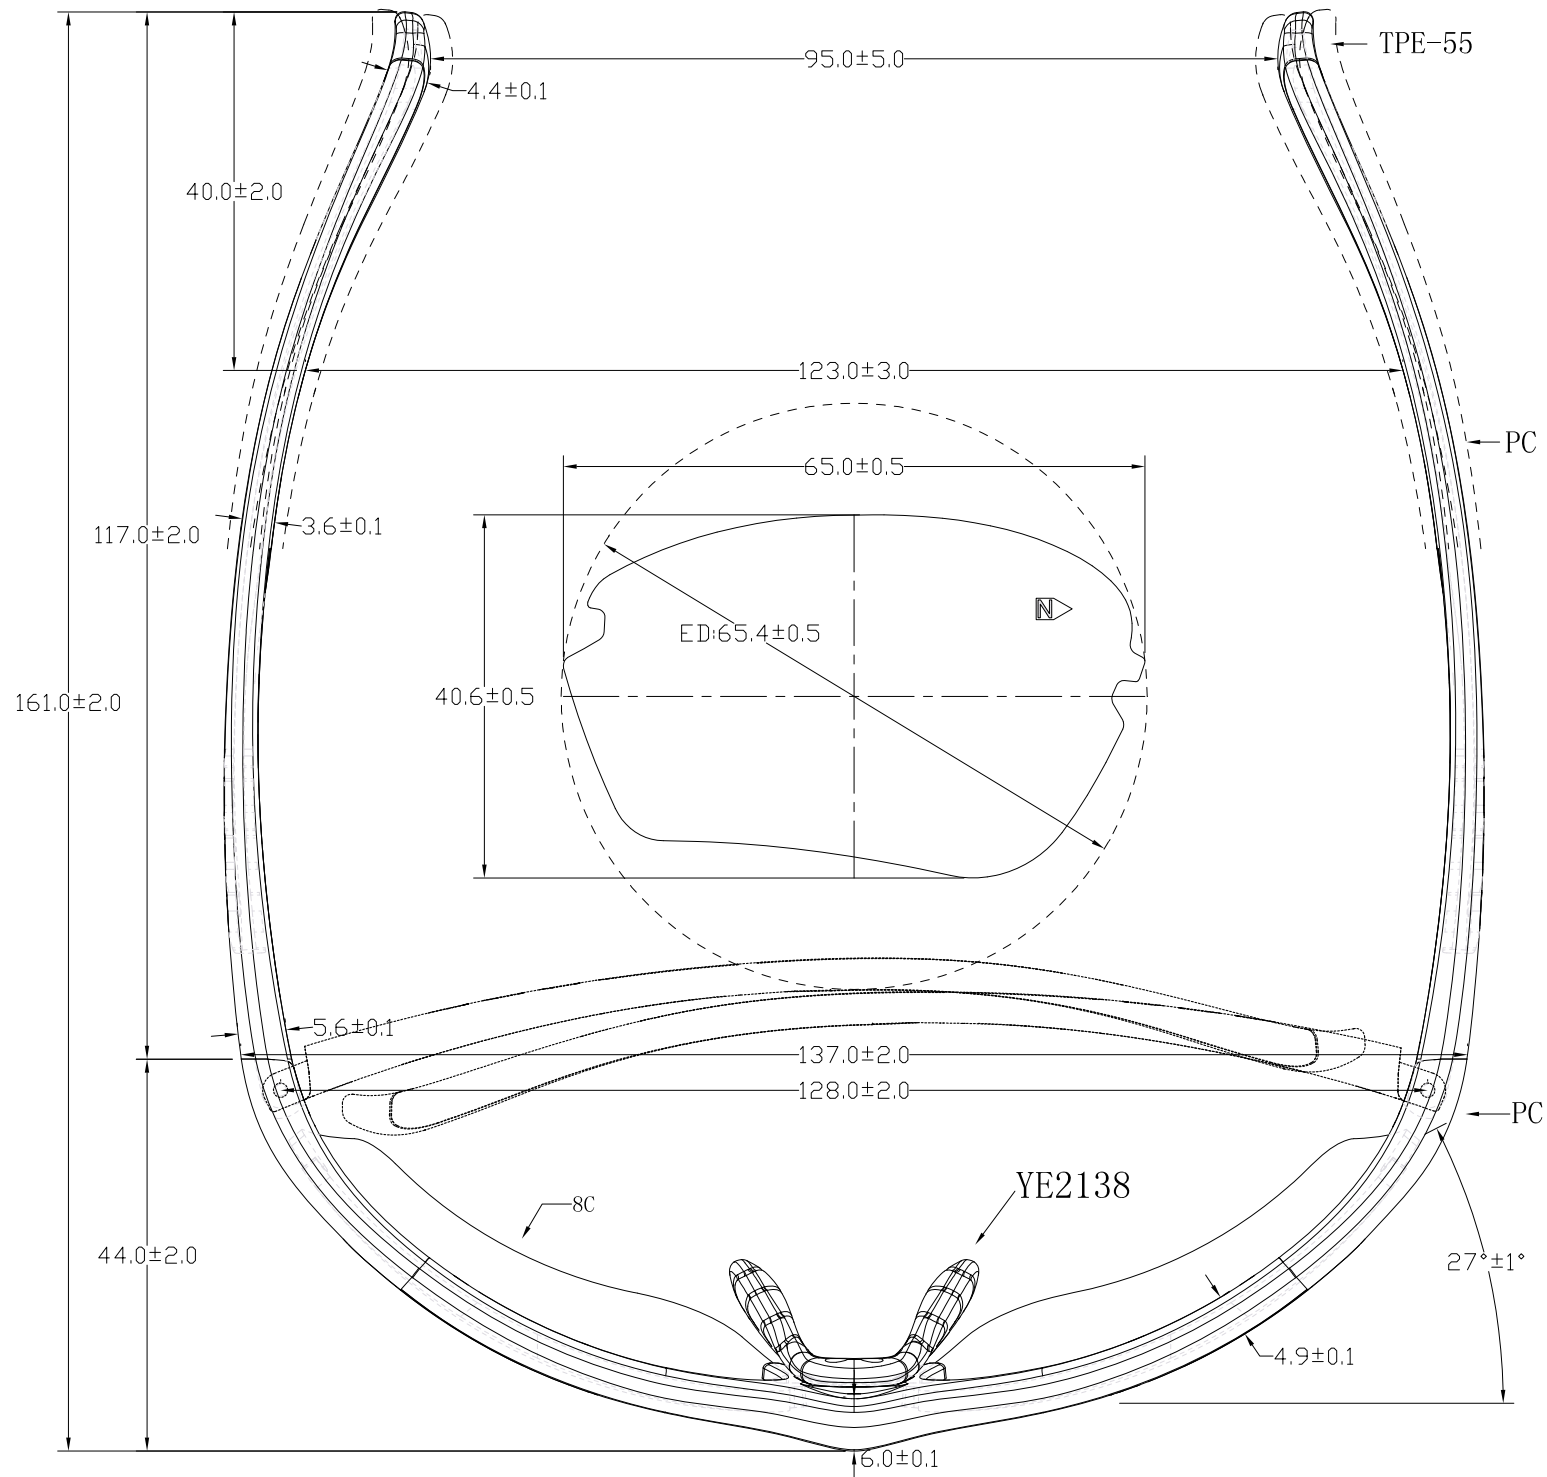

INNOVATIVE • ACTIVE • EYEWEAR

BZ OPTICS

The LJM Model

Features

- Non slip temples and adjustable nose piece.
- Smaller frame to suit women and teenagers