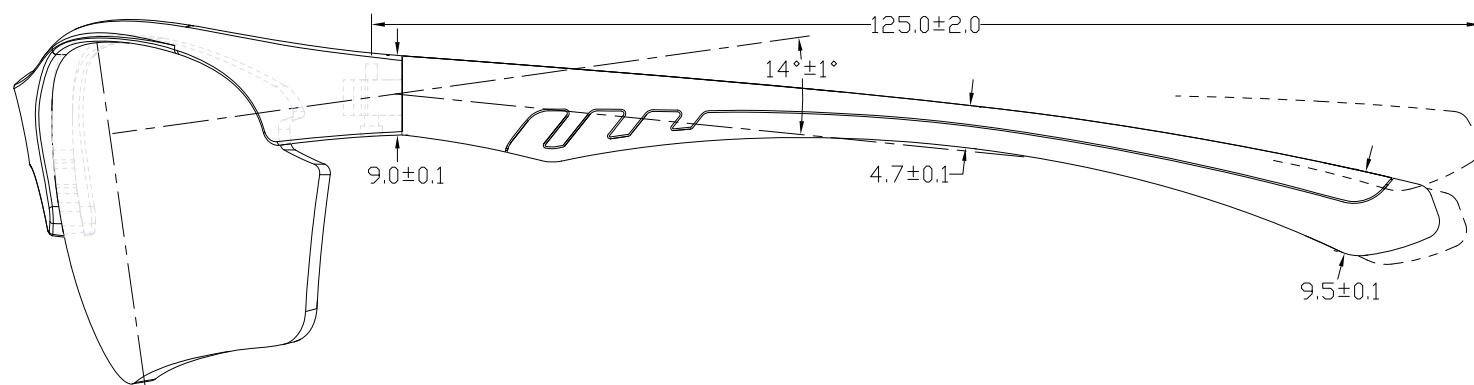

INNOVATIVE • ACTIVE • EYEWEAR

BZ OPTICS

The LJM Model

Features

- Non slip temples and adjustable nose piece.
- Smaller frame to suit women and teenagers